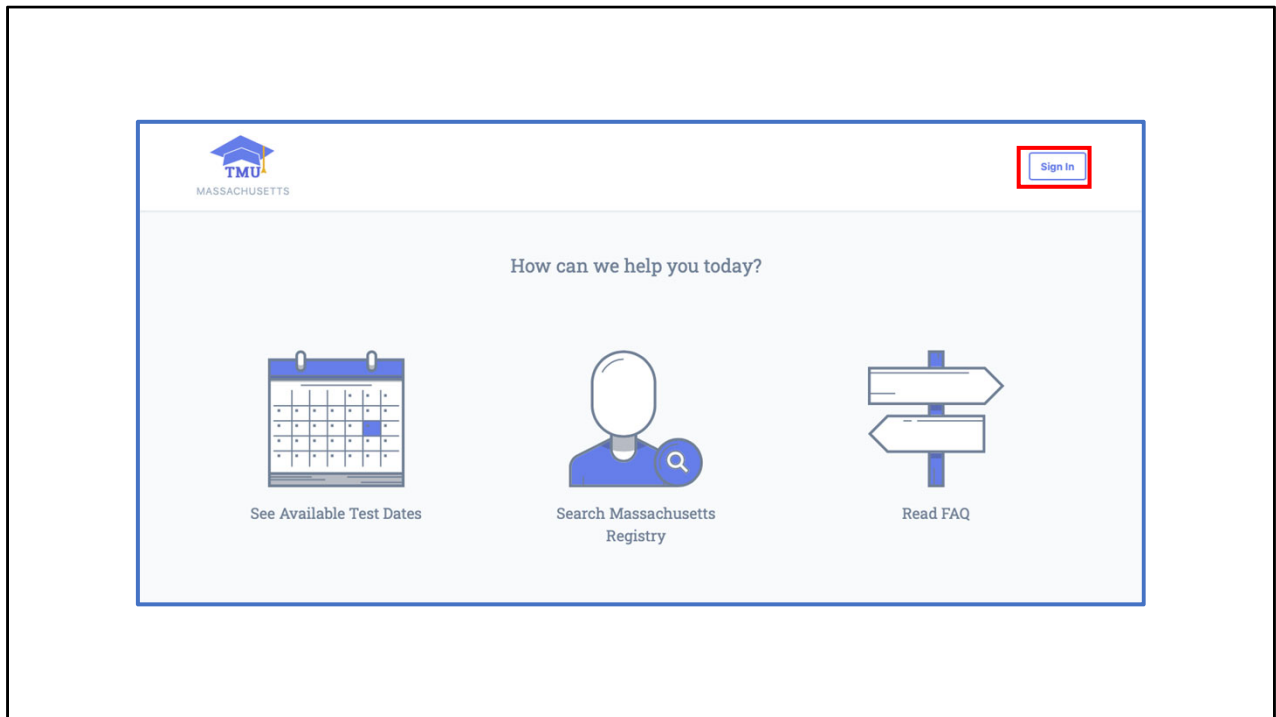

TestMaster Universe

Massachusetts

To Sign In

Log into: <https://ma.tmuniverse.com/>

Hi, my name is Jasyn I'm from D&SDT – Headmaster. And today I'm going to show you how to sign in.

If you follow that link, it will take you to this home page