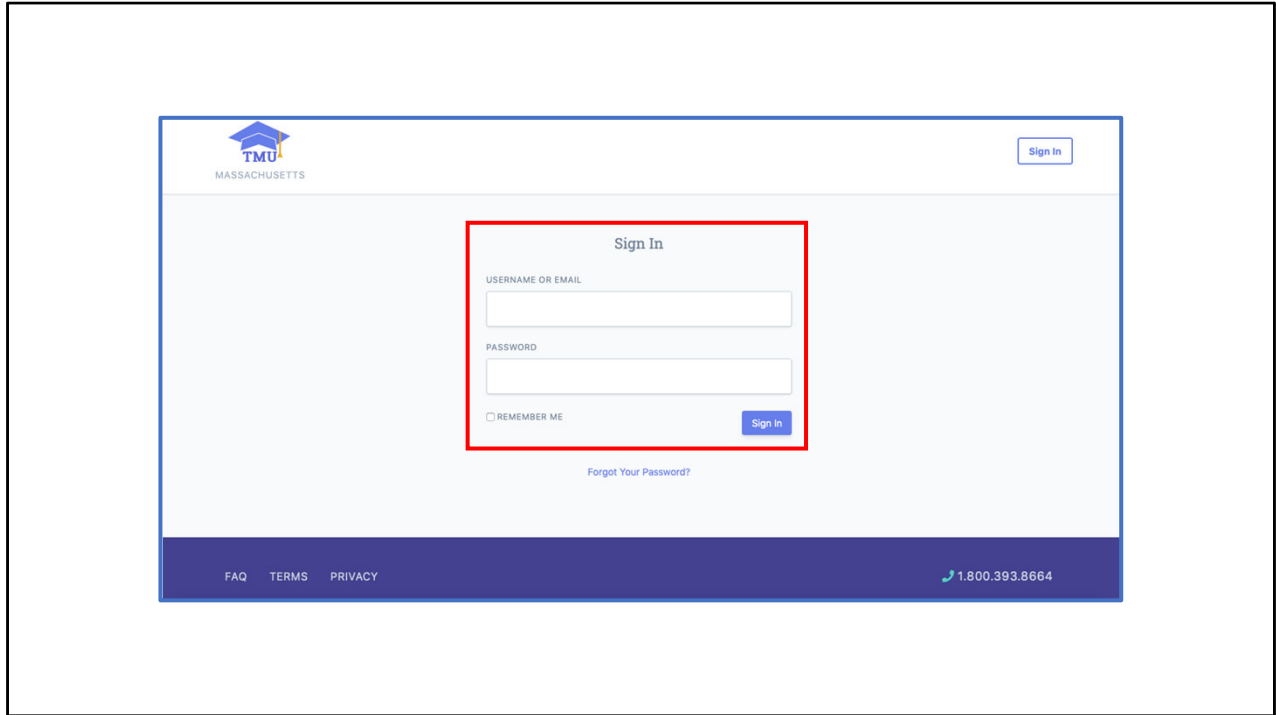

You will enter your log in information and click 'Sign in'