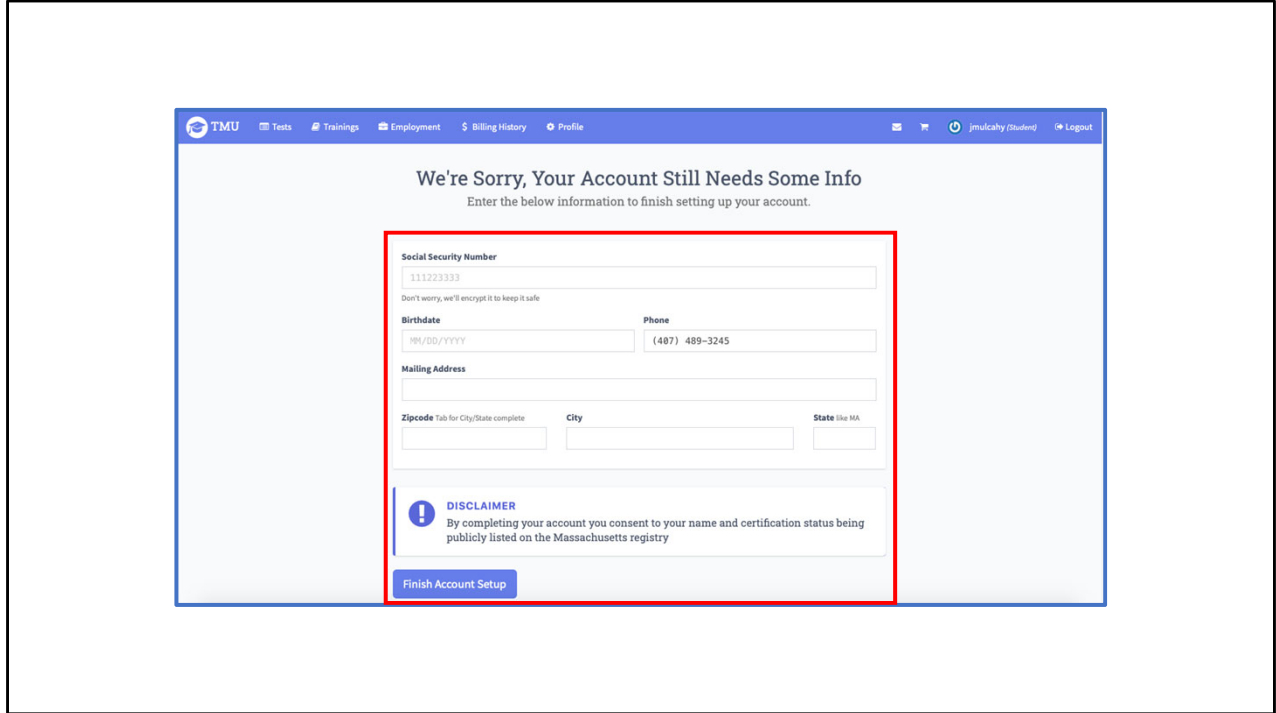

TestMaster Universe

Massachusetts

Student: How to Access the Student Home Page

Log into: <https://ma.tmuniverse.com/>

Hi my name is Jasyn from D&SDT – Headmaster. And today I’m going to show you how a student accesses their home page

If they follow the link on the previous slide, it will take them to this screen

To log in they'll click the 'Sign In' button in the upper right-hand corner.

They will enter their log in information and click 'Sign in'

When a student logs in to the student page for the first time, they will be forced to enter any missing information into their account

Once they complete the required information they will click on 'Finished Account Setup' which will bring them to....