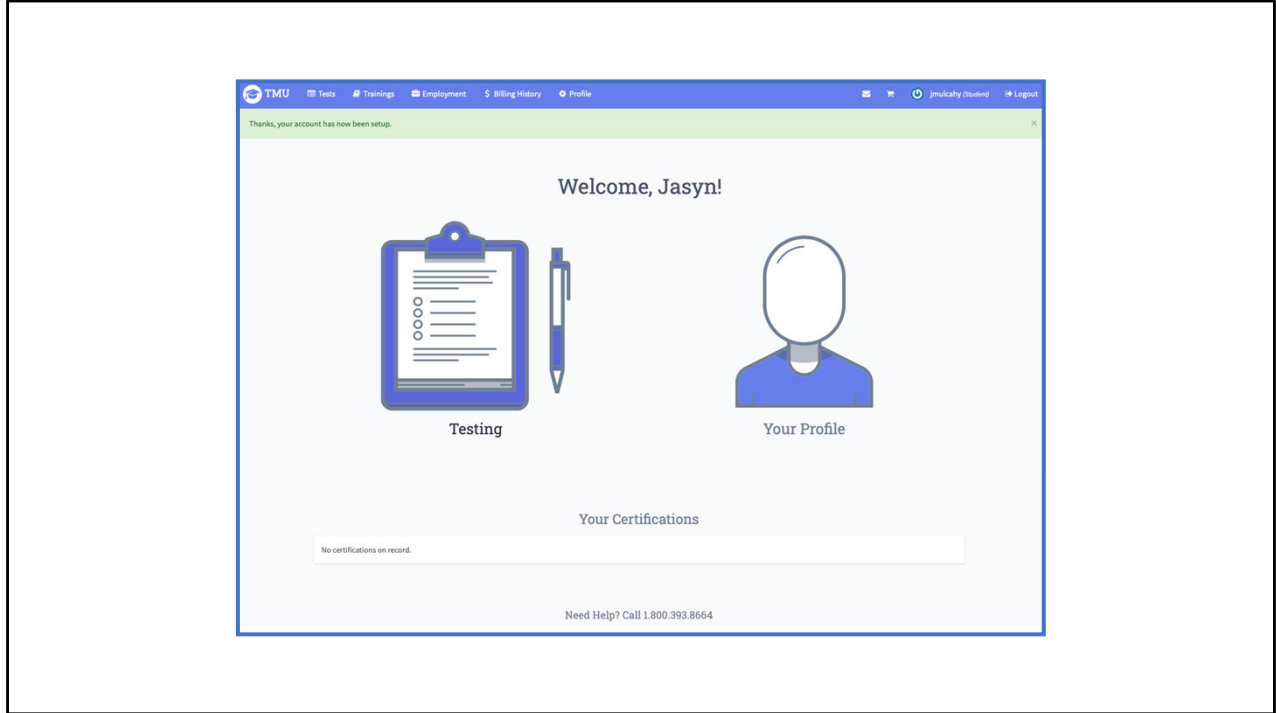

If they follow the link on the previous slide, it will take them to this screen

To log in they'll click the 'Sign In' button in the upper right-hand corner.

They will enter their log in information and click 'Sign in'

When a student logs in to the student page for the first time, they will be forced to enter any missing information into their account

Once they complete the required information they will click on 'Finished Account Setup' which will bring them to....