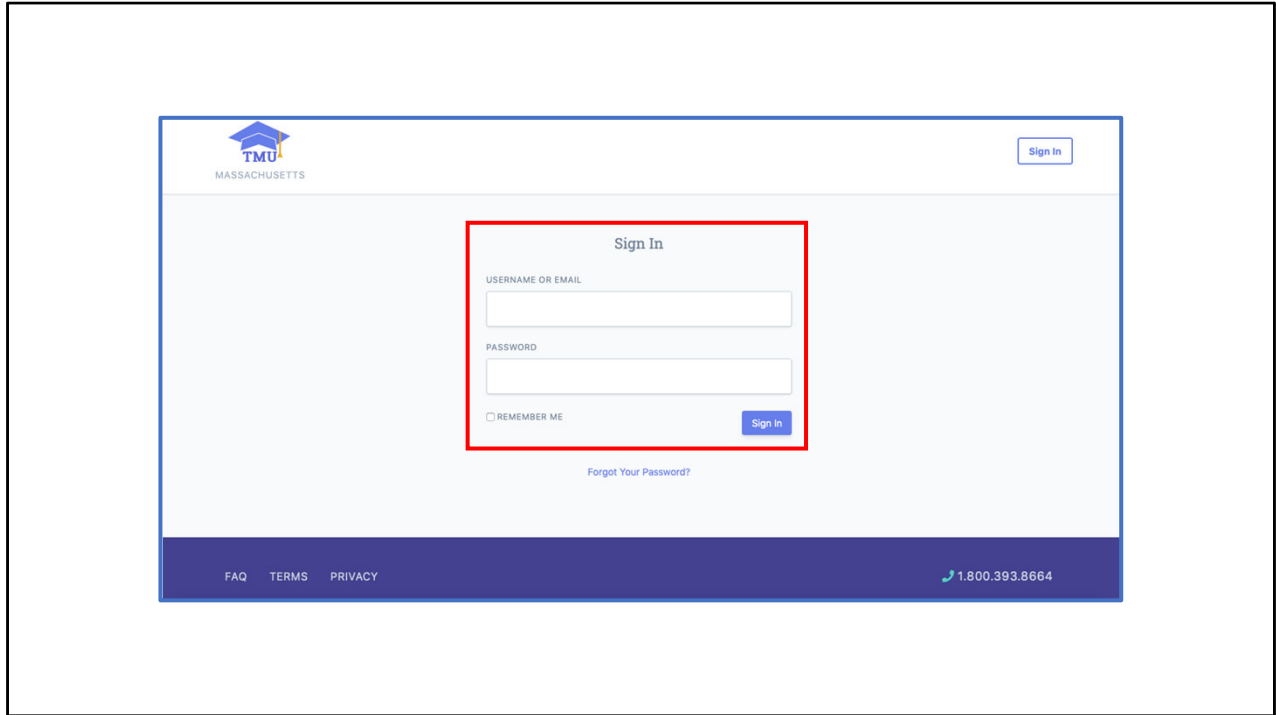

TestMaster Universe

Massachusetts

Student: How to Access the Student Home Page

Log into: <https://ma.tmuniverse.com/>

Hi my name is Jasyn from D&SDT – Headmaster. And today I’m going to show you how a student accesses their home page

If they follow the link on the previous slide, it will take them to this screen

To log in they'll click the 'Sign In' button in the upper right-hand corner.

They will enter their log in information and click 'Sign in'

When a student logs in to the student page for the first time, they will be forced to enter any missing information into their account

Once they complete the required information they will click on 'Finished Account Setup' which will bring them to....