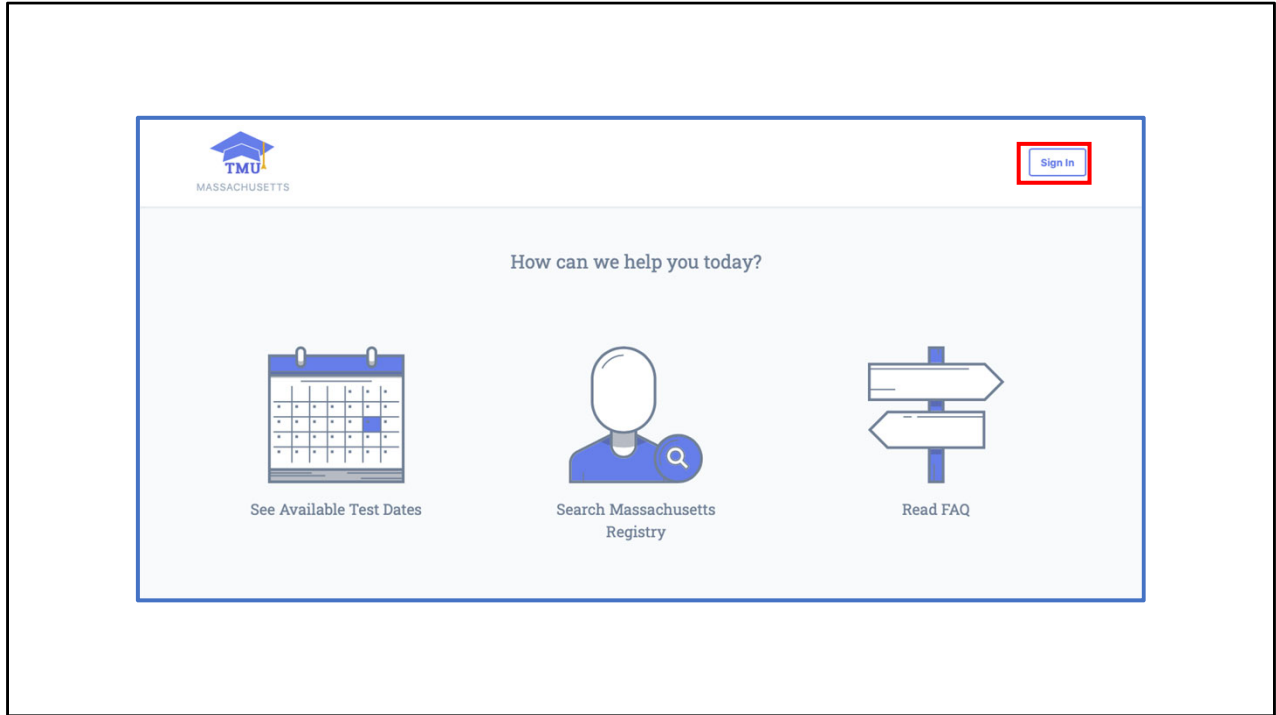

TestMaster Universe

Massachusetts

Student: How to Access the Student Home Page

Log into: <https://ma.tmuniverse.com/>

Hi my name is Jasyn from D&SDT – Headmaster. And today I’m going to show you how a student accesses their home page

If they follow the link on the previous slide, it will take them to this screen

To log in they'll click the 'Sign In' button in the upper right-hand corner.

They will enter their log in information and click 'Sign in'

When a student logs in to the student page for the first time, they will be forced to enter any missing information into their account

Once they complete the required information they will click on 'Finished Account Setup' which will bring them to....