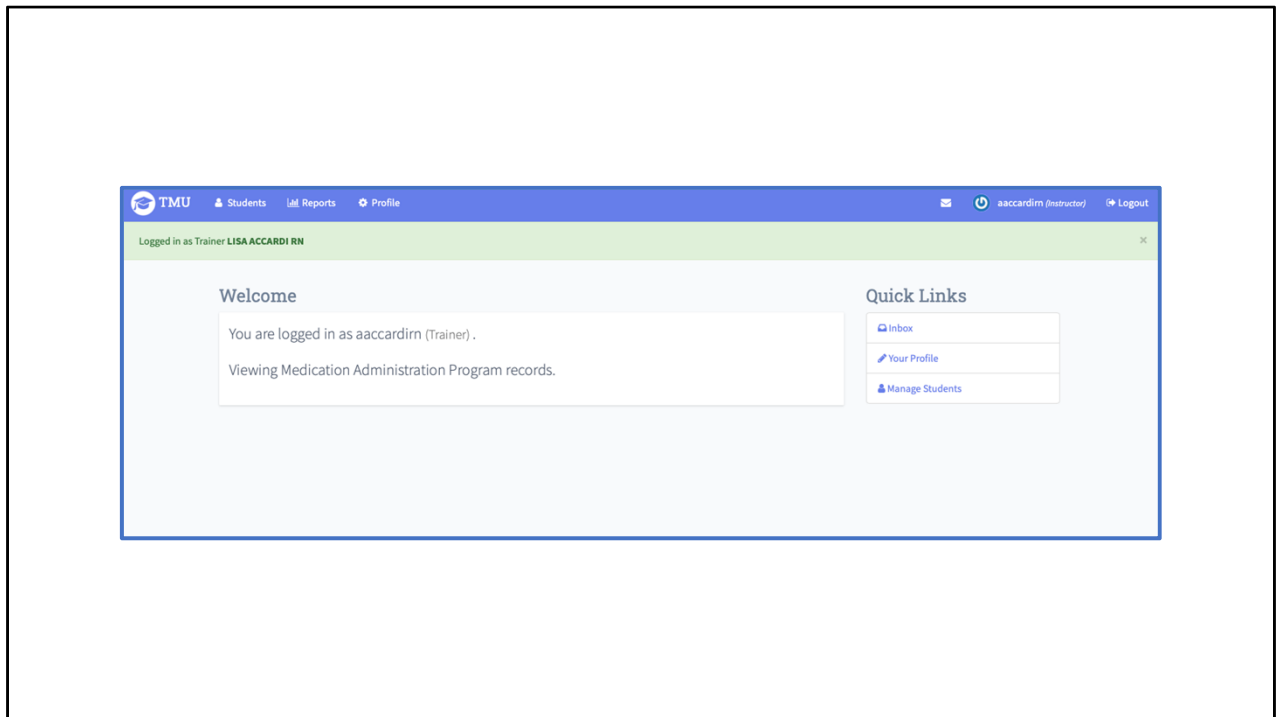

TestMaster Universe

Massachusetts

Trainer: Home Page

Log into: <https://ma.tmuniverse.com/>

Hi I'm Jasyn I'm from D&SDT – Headmaster. Today I'm going to show you how a trainer gets to their home page

If they follow the link in the last screen, it will take you to this home page

To log in you'll click the 'Sign In' button in the upper right-hand corner.

You will enter your log in information and click 'Sign in'

This is the home page for the trainer

From the home page a trainer can view students, reports, their profile, and manage their notifications