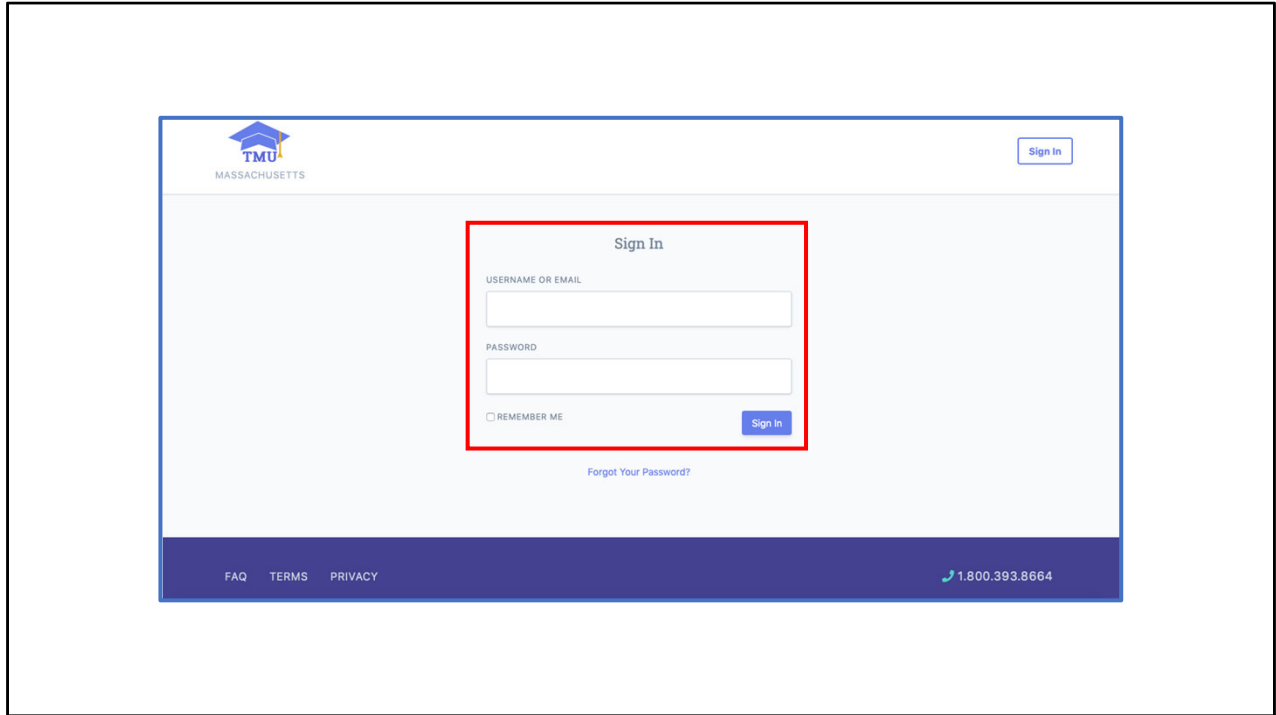

TestMaster Universe

Massachusetts

Trainer: Home Page

Log into: <https://ma.tmuniverse.com/>

Hi I'm Jasyn I'm from D&SDT – Headmaster. Today I'm going to show you how a trainer gets to their home page

If they follow the link in the last screen, it will take you to this home page

To log in you'll click the 'Sign In' button in the upper right-hand corner.

You will enter your log in information and click 'Sign in'

This is the home page for the trainer

From the home page a trainer can view students, reports, their profile, and manage their notifications