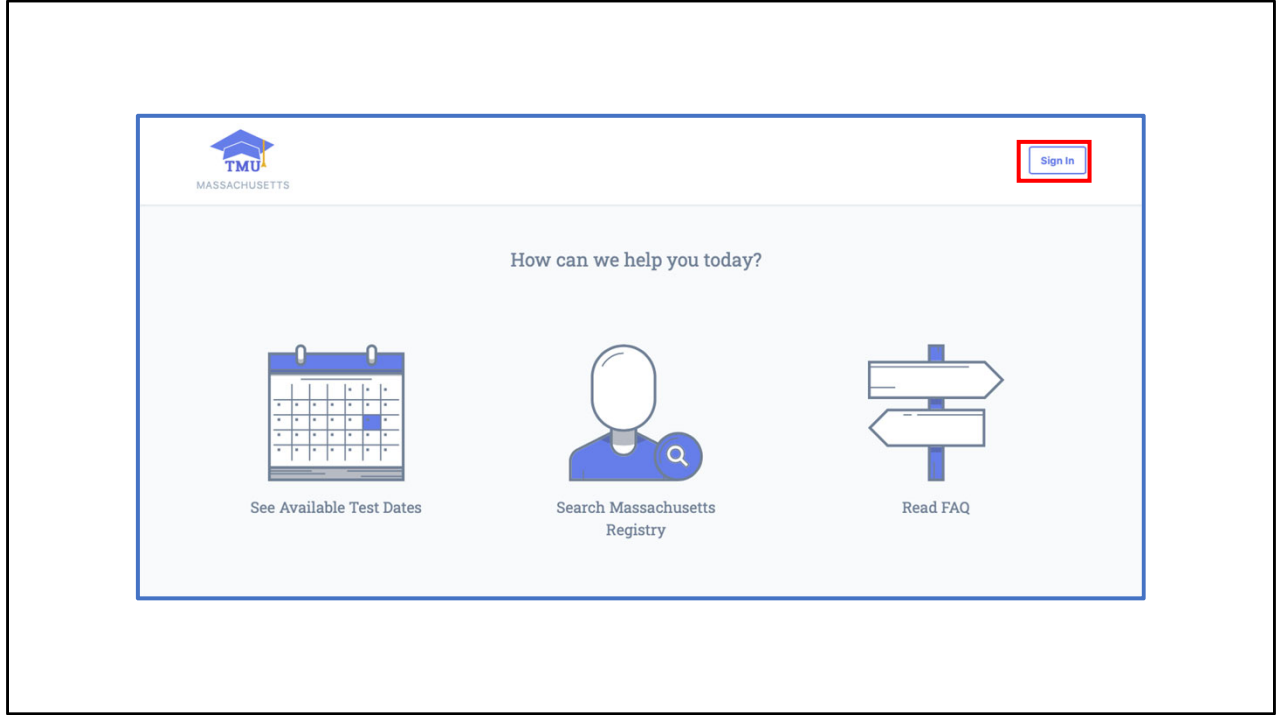

If they follow the link in the last screen, it will take you to this home page

To log in you'll click the 'Sign In' button in the upper right-hand corner.